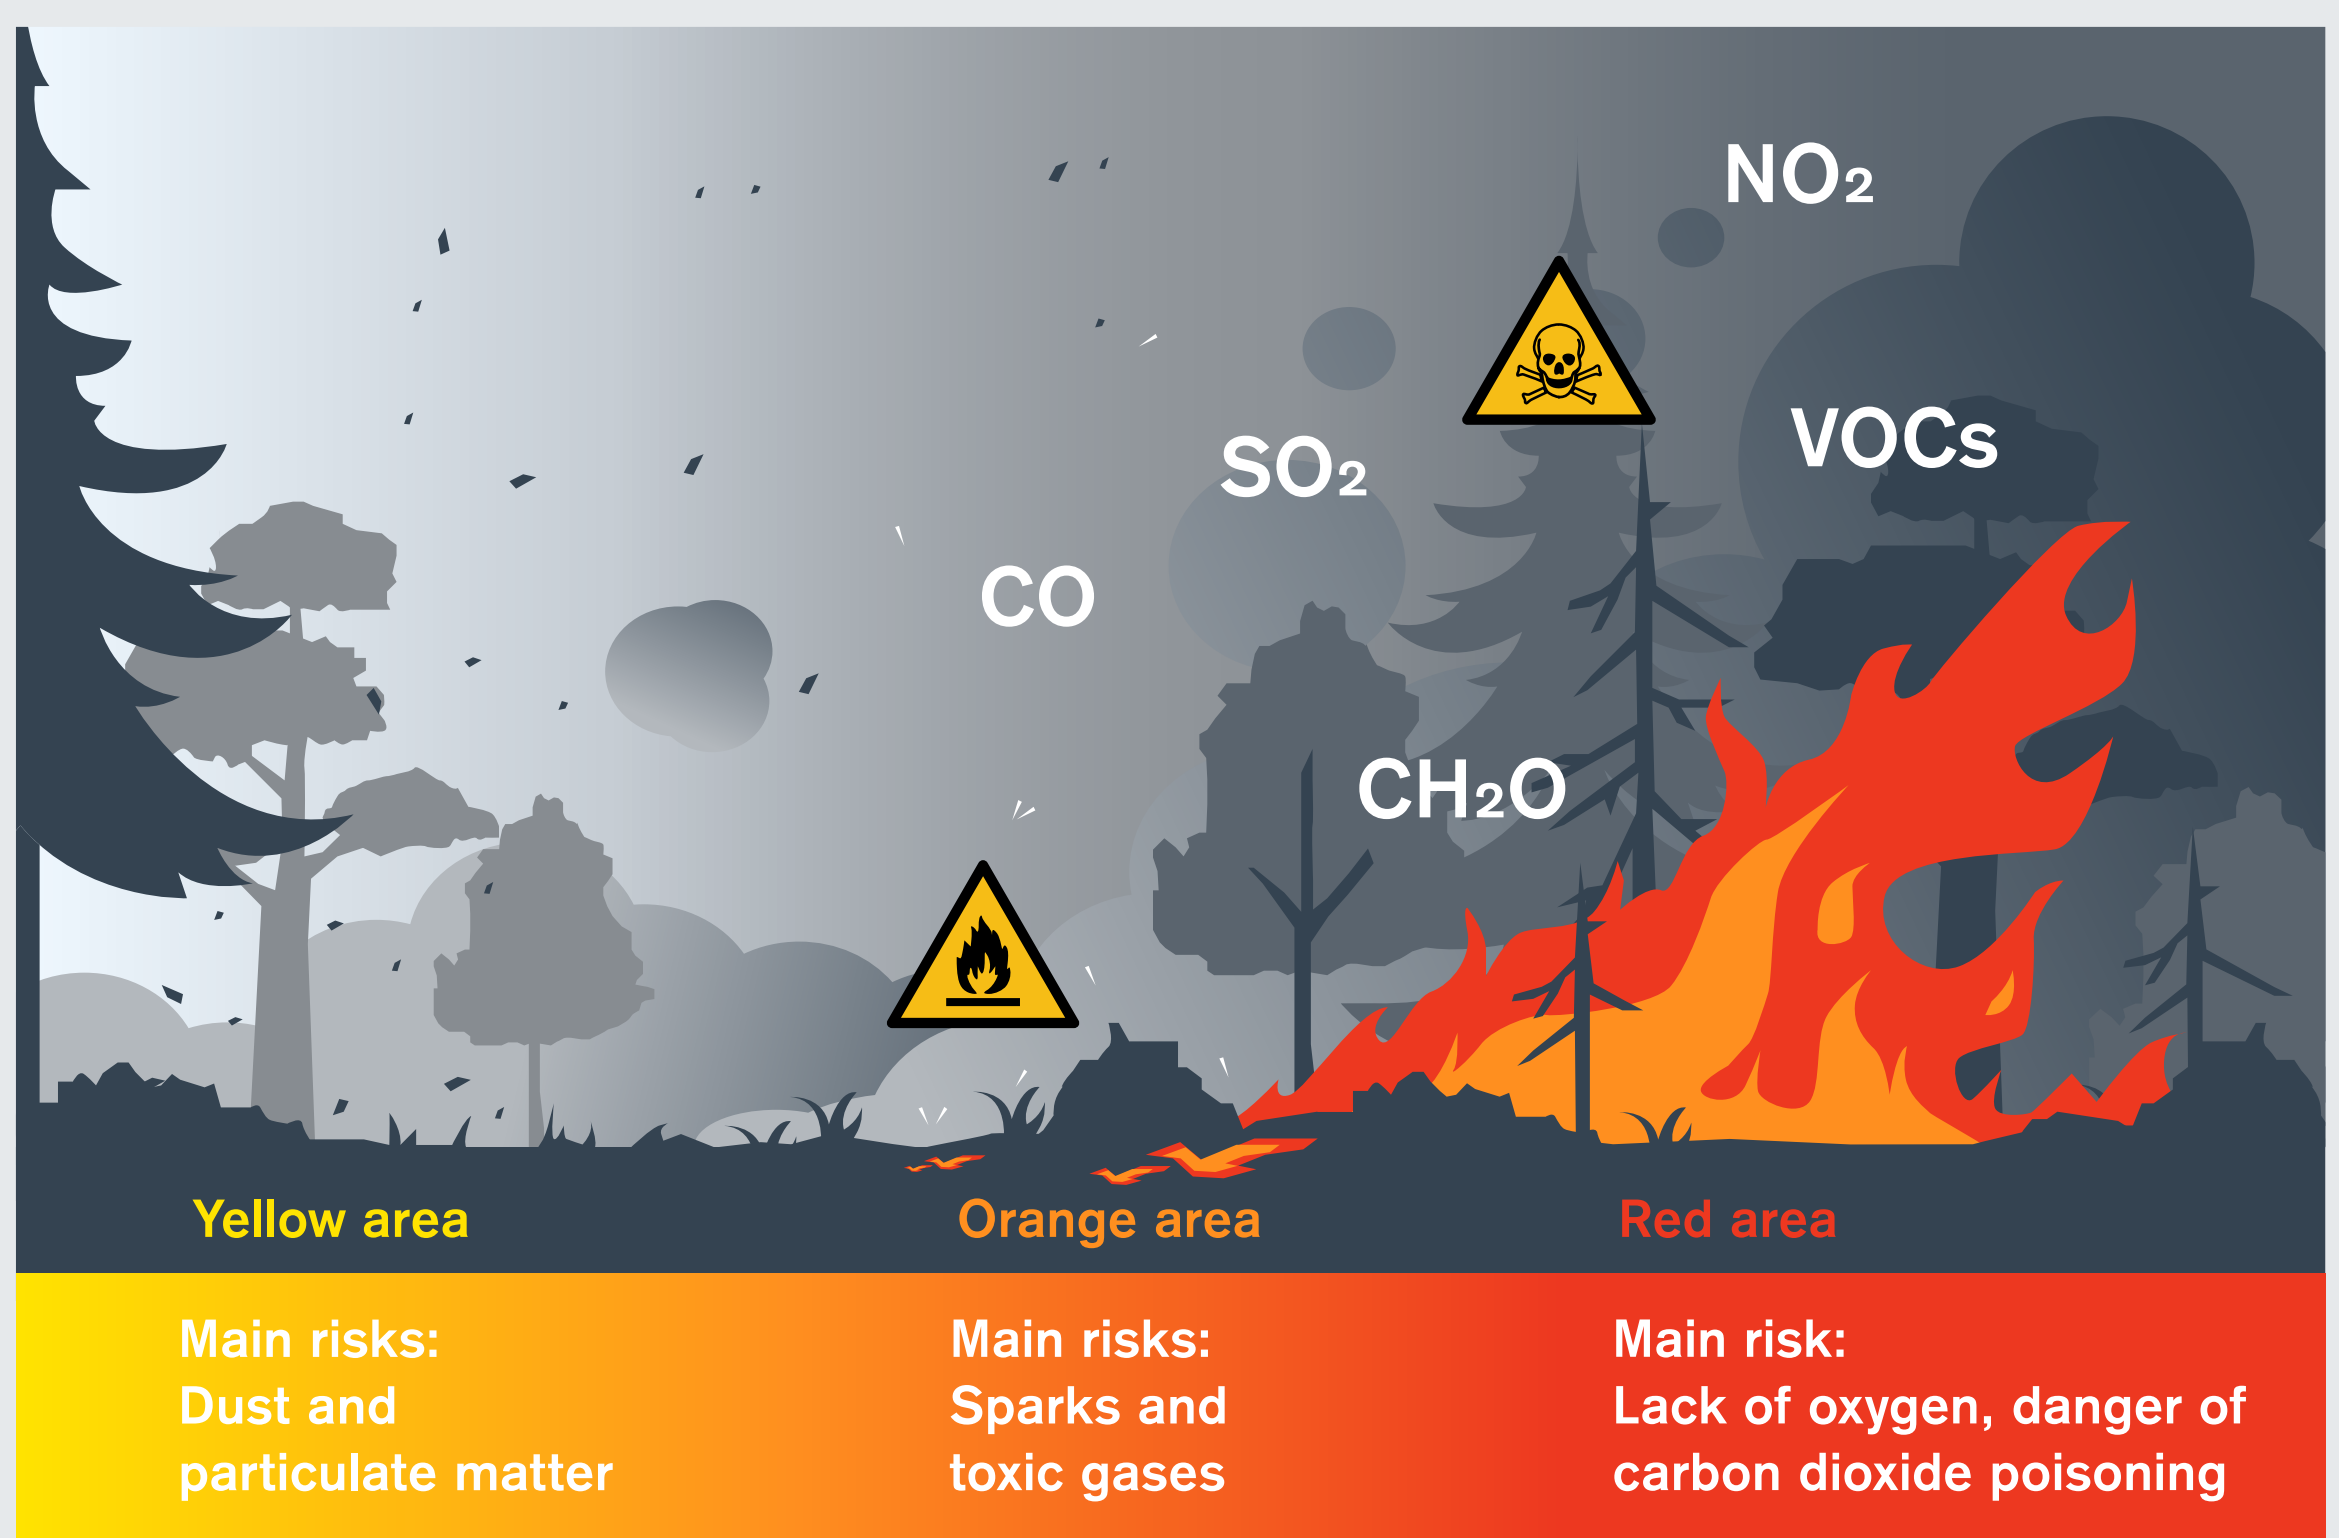

First Responder Safety in Wildfires

Rising Threat of Wildfires

The number of extreme forest fires is continuously increasing due to climate change. The United Nations expect the number to grow by another **50% until 2050**.

Global forest cover loss by wildfires 2001-2022:

94.8 mio
hectares

Size of Germany:
35.7 mio
hectares

Sources: GFW, UNEP, GRID-Arendal

Hazard Areas in Wildfires

Our Solutions for Fighting Wildland Fires:

Breathing protection