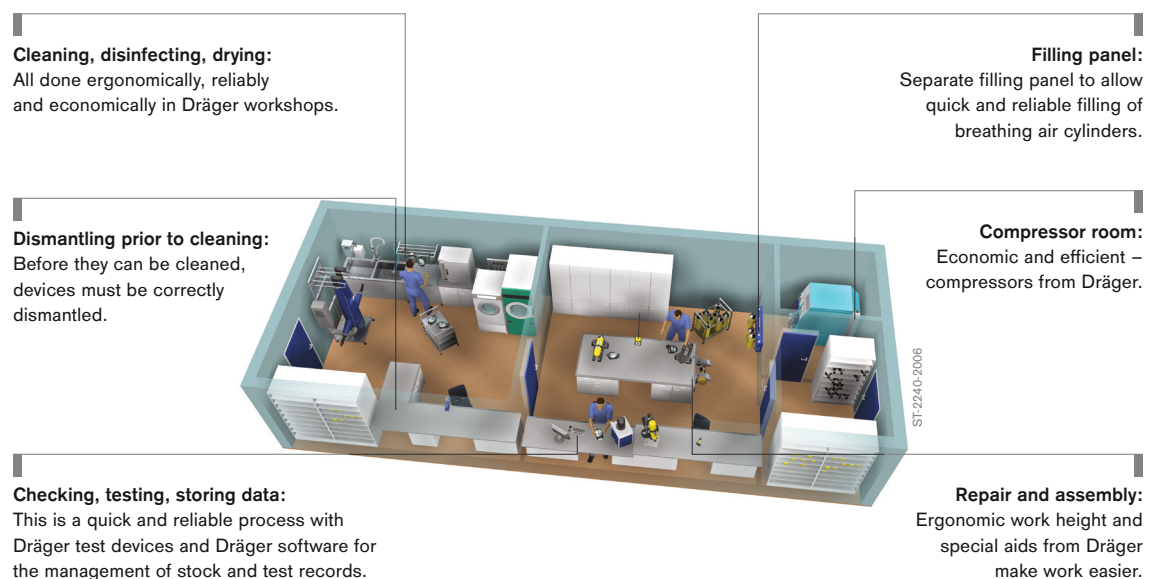

Complete respiratory protection workshop Complete Workshop Solutions

Dräger offers the full service. We plan your respiratory protection workshop in accordance with your requirements, supply all components and hand over your new workshop ready for use.

Benefits

Planning

Dräger plans your respiratory protection workshop in accordance with your requirements. Our experienced colleagues carry out the planning of your workshop. To allow you to see your workshop beforehand, we draw it in 3D. We are happy to advise you on the selection of suitable components. We order these as soon as we have jointly agreed on the right combination.