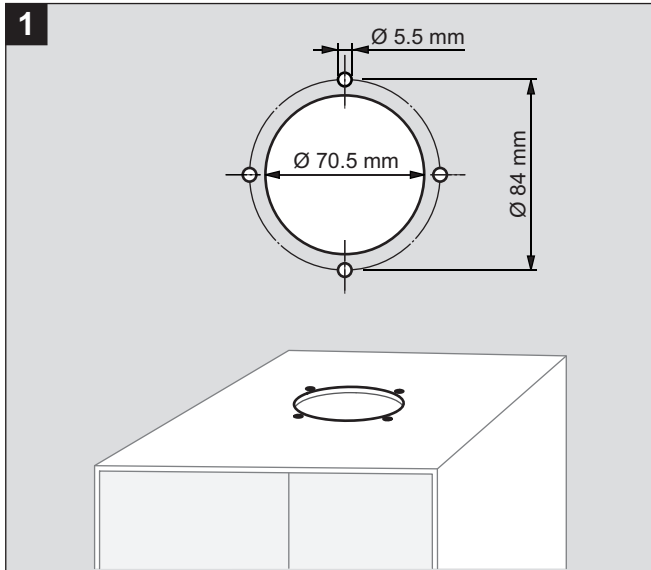

# Prozessadapter Remote Sensor Process adapter remote sensor

Montageanweisung  
Assembly Instructions

Dräger

Edition 03 - May 2018 - 90 33 340

00633340.eps