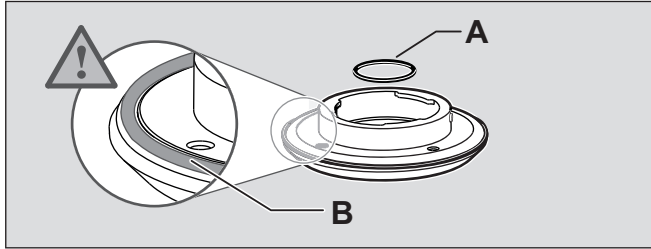

# Prozessadapter Remote Sensor Process adapter remote sensor

Montageanweisung  
Assembly Instructions

Dräger

Edition 03 - May 2018 - 90 33 340

00633340.eps