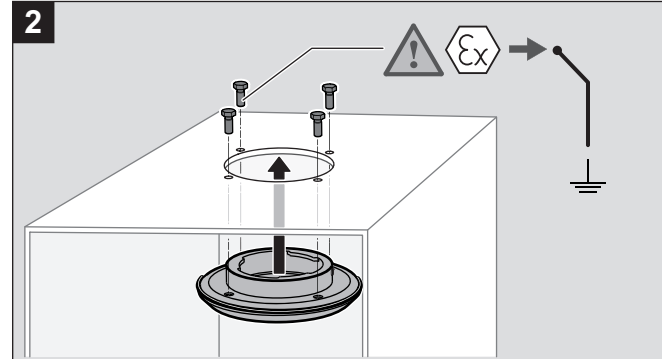

# Prozessadapter Remote Sensor Process adapter remote sensor

Montageanweisung  
Assembly Instructions

Dräger

Edition 03 - May 2018 - 90 33 340

00633340.eps