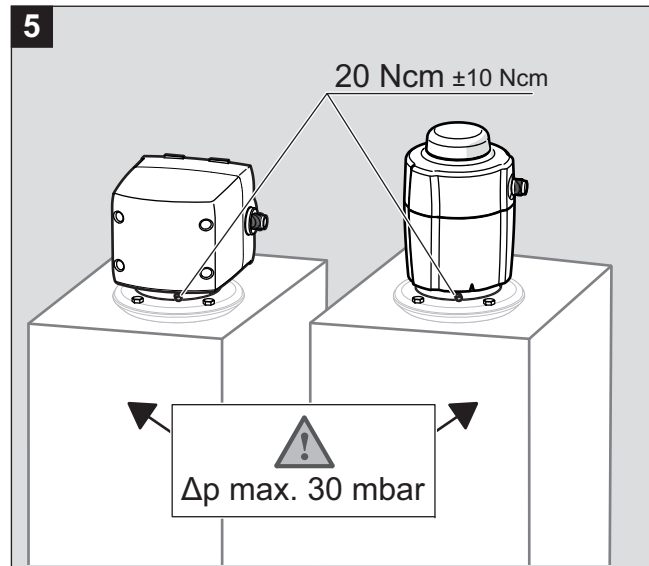

# Prozessadapter Remote Sensor Process adapter remote sensor

Montageanweisung  
Assembly Instructions

Dräger

Edition 03 - May 2018 - 90 33 340

00633340.eps