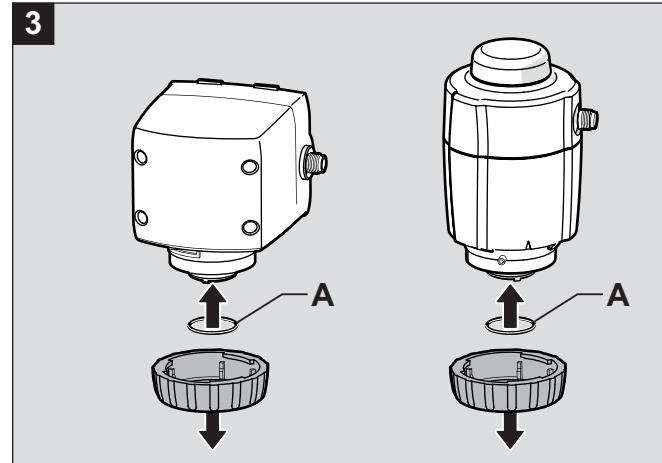

# Prozessadapter Remote Sensor Process adapter remote sensor

Montageanweisung  
Assembly Instructions

Dräger

Edition 03 - May 2018 - 90 33 340

00633340.eps