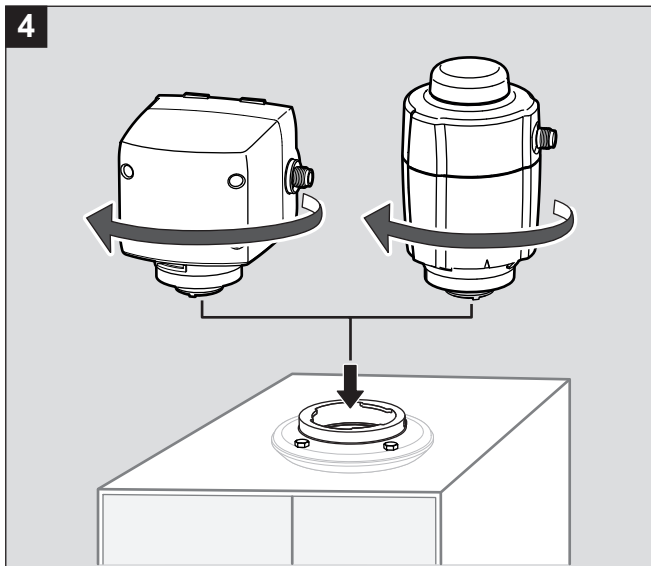

# Prozessadapter Remote Sensor Process adapter remote sensor

Montageanweisung  
Assembly Instructions

Dräger

Edition 03 - May 2018 - 90 33 340

00633340.eps