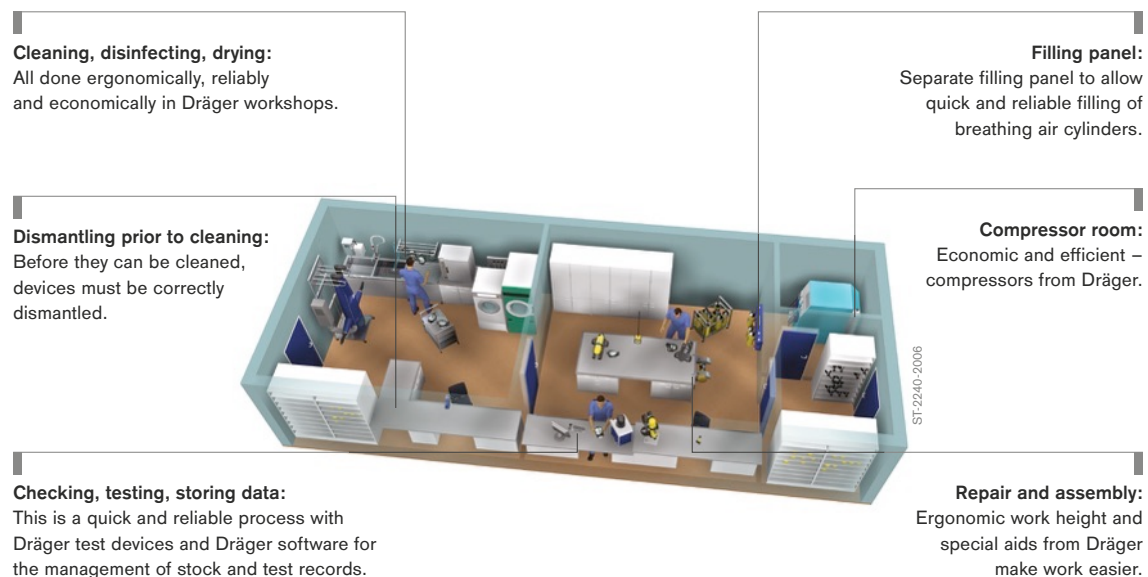

Complete respiratory protection workshop Complete Workshop Solutions

Dräger offers the full service. We plan your respiratory protection workshop in accordance with your requirements, supply all components and hand over your new workshop ready for use.

Benefits

Planning

Dräger plans your respiratory protection workshop in accordance with your requirements. Our experienced colleagues carry out the planning of your workshop. To allow you to see your workshop beforehand, we draw it in 3D. We are happy to advise you on the selection of suitable components. We order these as soon as we have jointly agreed on the right combination.

Related Products

Dräger CombiClean

Wash, disinfect, impregnate: The CombiClean machine does all these tasks.

Related Products

Dräger CombiPac

The perfect pair: The Dräger CombiPac consists of the CombiClean washing machine and the CombiDry dryer for the combined care of protective equipment, clothing and masks.