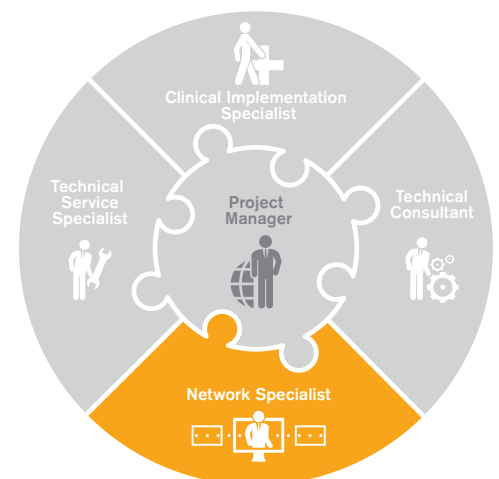

DRÄGER PROFESSIONAL SERVICE TEAM

Our team of professional service experts can help you maintain critical care performance of the patient monitoring and IT systems across your hospital.

Your Wireless Health Check will be led by a certified Dräger wireless network specialist who will assess your network using industry-leading wireless survey and spectrum analysis technology

For more information about the Dräger Wireless Health Check, please visit www.draeger.com/draegerservice.